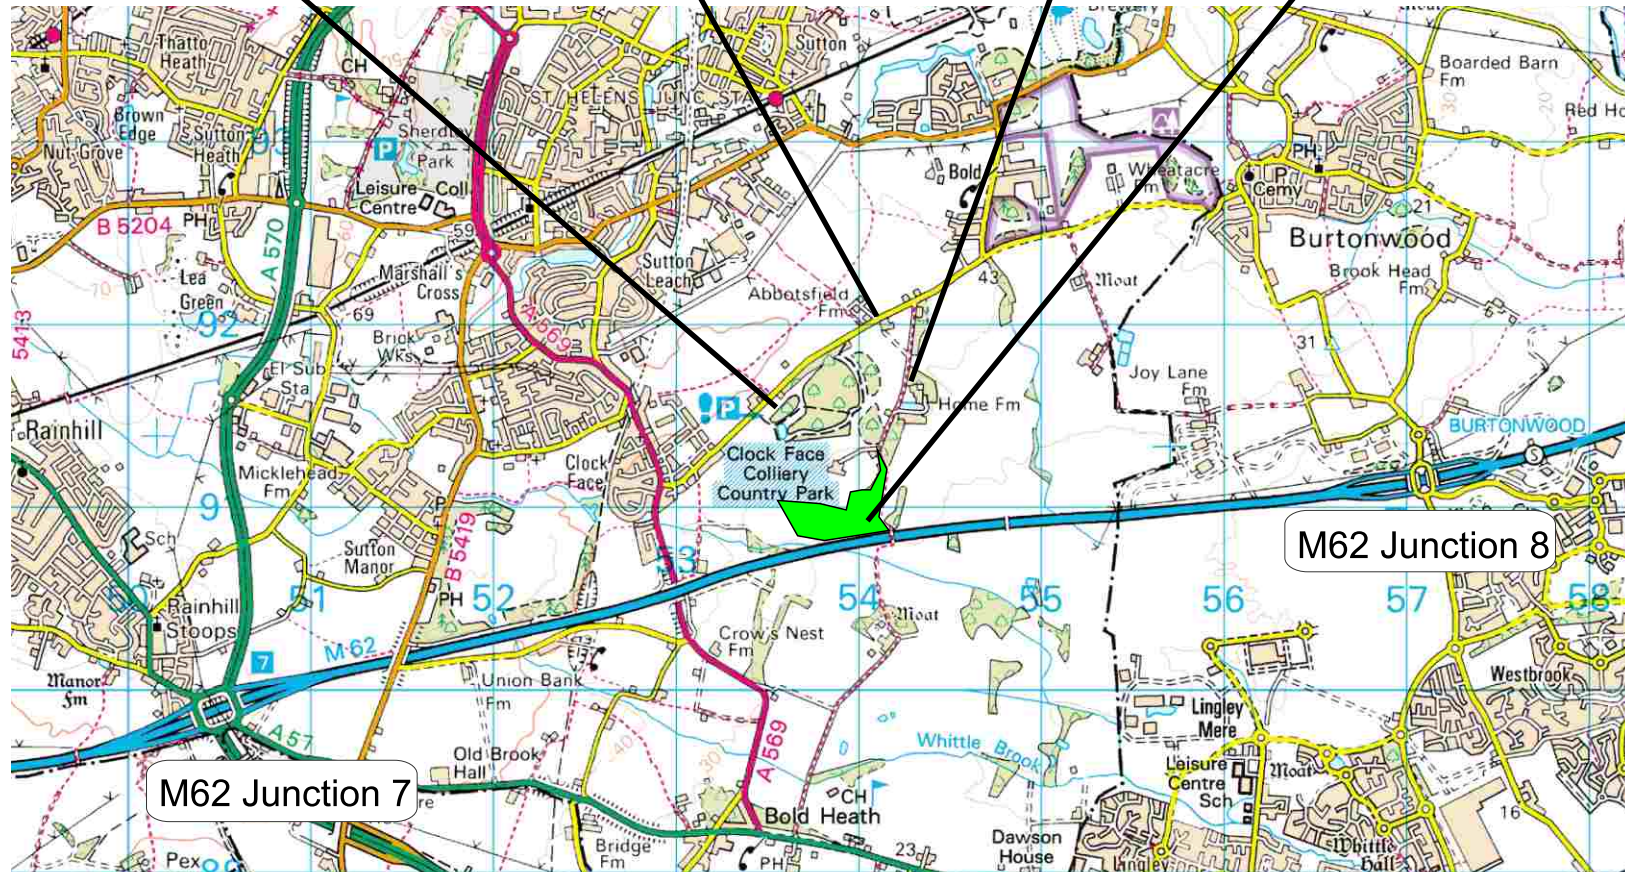

# Griffin Wood

PART OF THE MERSEY FOREST

Car park

Gorse Lane

Hall Lane

Griffin Wood

NORTH

Scale: 1 to

Reproduction from the Ordnance Survey mapping with permission of Her Majesty's Stationery Office(c) Crown Copyright. Unauthorised reproduction infringes the Crown Copyright and may lead to prosecution or civil proceedings.

MIS LA08917L / C.C.C. LA076503.

Grid Ref:

Team Member:

Date:

Please note, parking is not permitted on Hall Lane, please park at Clockface Country Park car park (marked on map). From here you can walk to Griffin Wood through Clockface Country Park (15min walk). Thank you.